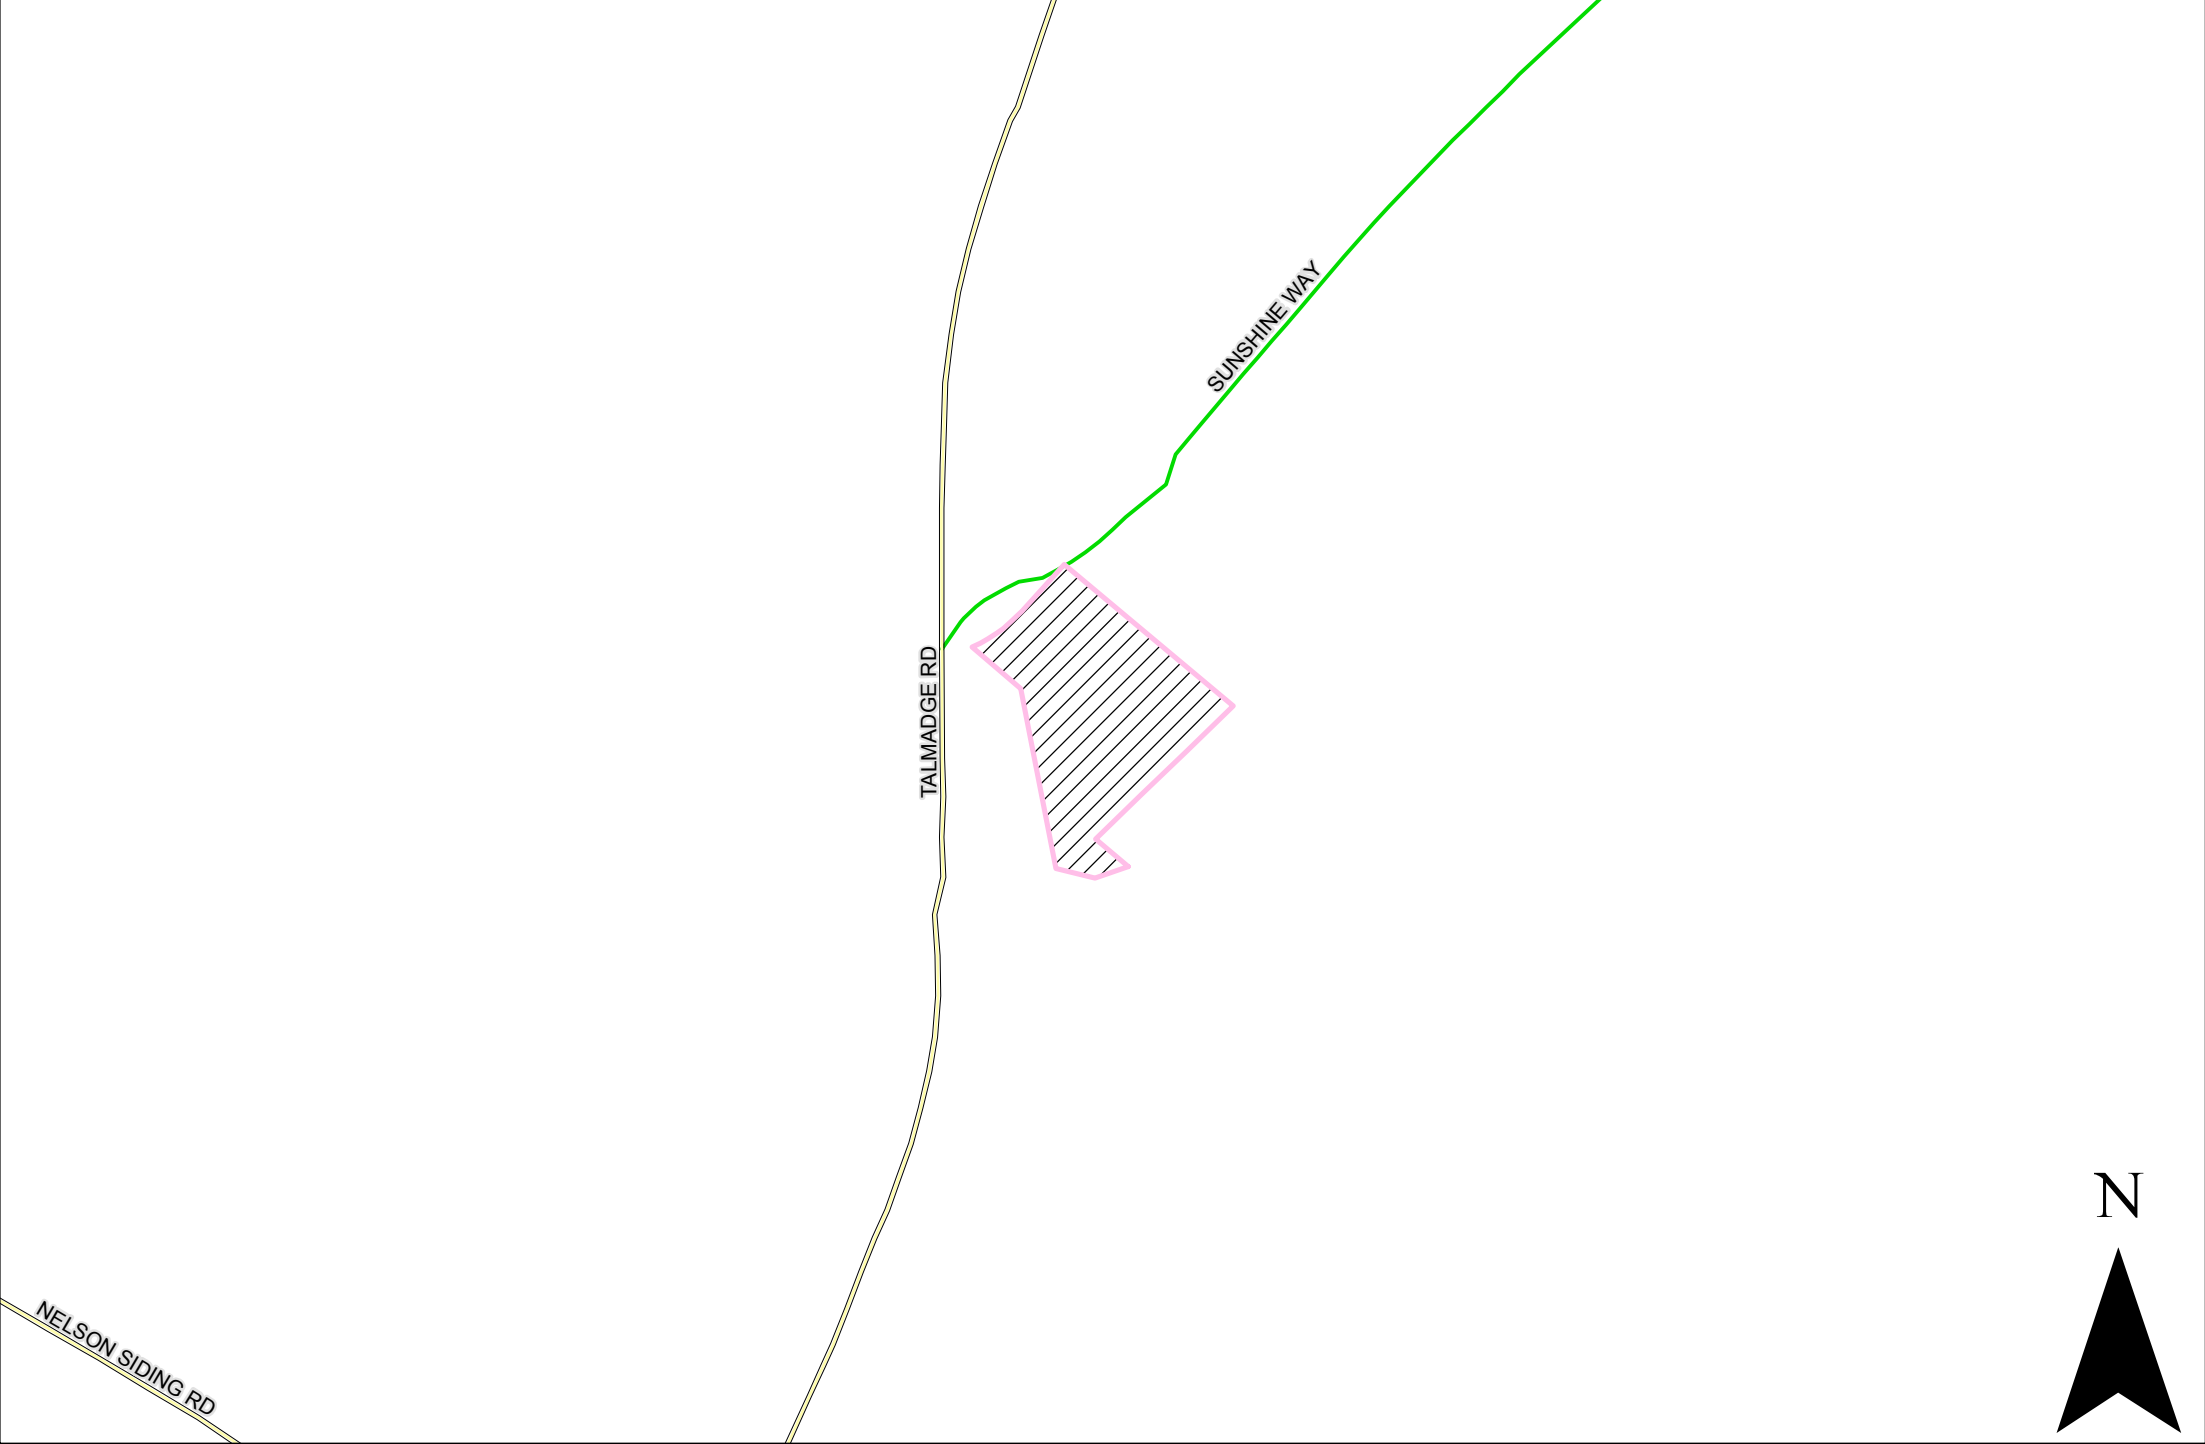

CB-18-00008 Ruth

1:2,500

Coalmine Shafts & Landslides